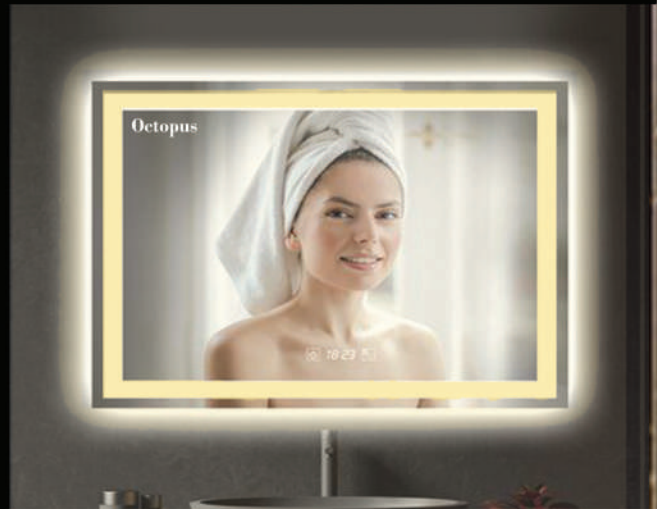

Featue - 4

Anti-Defogger & Digital Display

Functions

- LED Light on/off
- Waterproof 3 to 6k dual LED light - white, warm and day light
- Light Dimming & changing option
- Digital clock display
- Room temperature function
- Anti-defogger